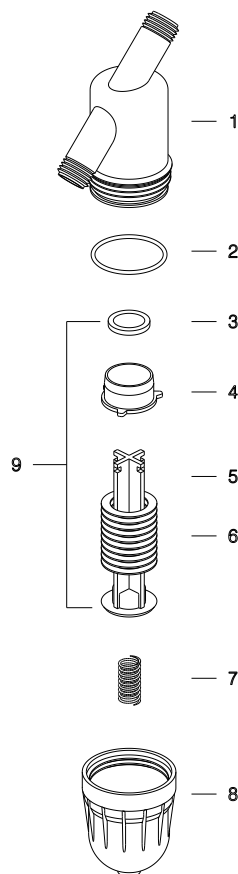

Technical Data

Inlet/Outlet diameter	3/4" BSPT (male)	3/4" BSPT (male)
	20 mm - nominal diameter	
	26.7 mm - pipe diameter (O. D.)	
Maximum pressure	10 bar	145 psi
Maximum flow rate	4 m ³ /h (1.1 l/sec)	18 gpm
Total filtration area	160 cm ²	24 13/16 in ²
Total filtration volume	95 cm ³	5 13/16 in ³
Filter length L	144 mm	5 11/16"
Filter width W	74 mm	2 29/32"
Distance between connections A	150 mm	5 29/32"
Weight	0.37 Kg	0.8 lbs
Maximum temperature	60° C	140° F
pH	3-12	3-12

Part List - 3/4" Filter

No.	Cat. No.	Description	Materials
1	710101-000844	Filter body	PBT
2	770101-000009	Cover o-ring	NR
	770101-000003	Cover o-ring	VITON
3	710101-000129	Stopper ring	PP
4	710101-000846	Spine tightening ring	PP
5	710101-000851	Filter spine	PP
6	700101-*****	Disc set	PP / PE
7	760107-000001	Compression spring	SS
8	710103-001317	Filter cover	PBT
9	700101-*****	Filter element	PP / PE

Materials:

PBT - Polyester

SS - Stainless steel

PP – Polypropylene

PE - Polyethylene

NR - Nitrile rubber

STANDARD INSTALLATION

TOP VIEW