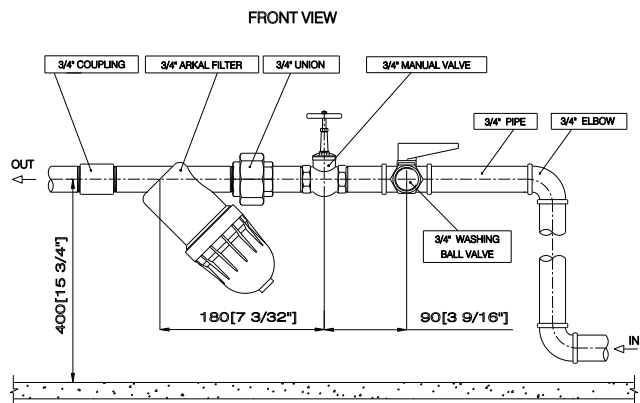

Installation

1. Use Teflon tape on filter threads.
2. Ensure correct inlet/outlet direction.
3. When connecting filter to pipe - do not over tighten.

Dismantling

1. Make certain that no pressure remains in pipeline.
2. Unscrew cover at bottom of filter.
3. Pull out entire filter element.
4. Move tightening ring to end of spine and flush discs with pressurized water.

Assembly

1. Verify that spring is in place inside the filter cover.
2. Assemble in reverse order.
3. Tighten filter cover securely. Do not over tighten.

Winterization

Drain all the water from filter to avoid cracking due to freezing.

Part List - 3/4" Filter

No.	Cat. No.	Description	Materials
1	710101-000844	Filter body	PBT
2	770101-000009	Cover o-ring	NR
	770101-000003	Cover o-ring	VITON
3	710101-000129	Stopper ring	PP
4	710101-000846	Spine tightening ring	PP
5	710101-000851	Filter spine	PP
6	700101-*****	Disc set	PP / PE
7	760107-000001	Compression spring	SS
8	710103-001317	Filter cover	PBT
9	700101-*****	Filter element	PP / PE

Materials:

PBT - Polyester

SS - Stainless steel

PP – Polypropylene

PE - Polyethylene

NR - Nitrile rubber

STANDARD INSTALLATION

TOP VIEW