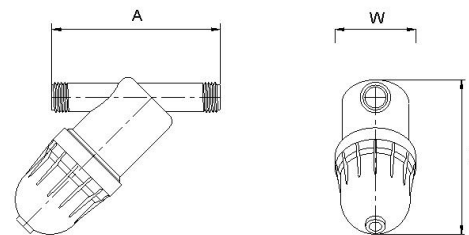

Россия +7(495)268-04-70

Казахстан +7(7172)727-132

Киргизия +996(312)96-26-47

<https://amiad.nt-rt.ru> || afv@nt-rt.ru

Arkal 3/4" Filter

Catalog No. 012000-*****

Features

- "All plastic", with two 3/4" male connections.
- The filter element consists of grooved discs, mounted on a spine, forming a cylindrical filter element. The discs are compressed together by a spring located at the bottom of the filter cover.
- Screw-on filter cover.
- Filter discs available in various filtration grades.
- Resistant to chemicals and liquid fertilizers.

Technical Data

Inlet/Outlet diameter	3/4" BSPT (male)	3/4" BSPT (male)
	20 mm - nominal diameter	
	26.7 mm - pipe diameter (O. D.)	
Maximum pressure	10 bar	145 psi
Maximum flow rate	4 m ³ /h (1.1 l/sec)	18 gpm
Total filtration area	160 cm ²	24 13/16 in ²
Total filtration volume	95 cm ³	5 13/16 in ³
Filter length L	144 mm	5 11/16"
Filter width W	74 mm	2 29/32"
Distance between connections A	150 mm	5 29/32"
Weight	0.37 Kg	0.8 lbs
Maximum temperature	60° C	140° F
pH	3-12	3-12