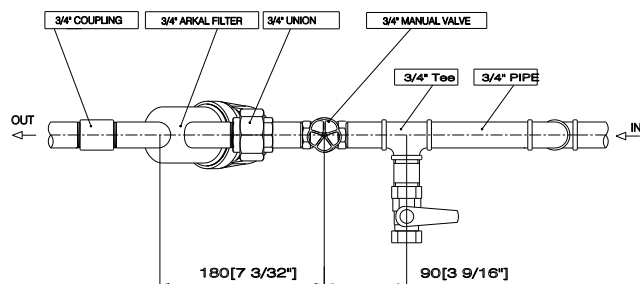

Алматы (7273)495-231
Ангарск (3955)60-70-56
Архангельск (8182)63-90-72
Астрахань (8512)99-46-04
Барнаул (3852)73-04-60
Белгород (4722)40-23-64
Благовещенск (4162)22-76-07
Брянск (4832)59-03-52
Владивосток (423)249-28-31
Владикавказ (8672)28-90-48
Владимир (4922)49-43-18
Волгоград (844)278-03-48
Вологда (8172)26-41-59
Воронеж (473)204-51-73
Екатеринбург (343)384-55-89

Иваново (4932)77-34-06
Ижевск (3412)26-03-58
Иркутск (395)279-98-46
Казань (843)206-01-48
Калининград (4012)72-03-81
Калуга (4842)92-23-67
Кемерово (3842)65-04-62
Киров (8332)68-02-04
Коломна (4966)23-41-49
Кострома (4942)77-07-48
Краснодар (861)203-40-90
Красноярск (391)204-63-61
Курск (4712)77-13-04
Курган (3522)50-90-47
Липецк (4742)52-20-81

Магнитогорск (3519)55-03-13
Москва (495)268-04-70
Мурманск (8152)59-64-93
Набережные Челны (8552)20-53-41
Нижний Новгород (831)429-08-12
Новокузнецк (3843)20-46-81
Ноябрьск (3496)41-32-12
Новосибирск (383)227-86-73
Омск (3812)21-46-40
Орел (4862)44-53-42
Оренбург (3532)37-68-04
Пенза (8412)22-31-16
Петрозаводск (8142)55-98-37
Псков (8112)59-10-37
Пермь (342)205-81-47

Ростов-на-Дону (863)308-18-15
Рязань (4912)46-61-64
Самара (846)206-03-16
Санкт-Петербург (812)309-46-40
Саратов (845)249-38-78
Севастополь (8692)22-31-93
Саранск (8342)22-96-24
Симферополь (3652)67-13-56
Смоленск (4812)29-41-54
Сочи (862)225-72-31
Ставрополь (8652)20-65-13
Сургут (3462)77-98-35
Сыктывкар (8212)25-95-17
Тамбов (4752)50-40-97
Тверь (4822)63-31-35

Тольятти (8482)63-91-07
Томск (3822)98-41-53
Тула (4872)33-79-87
Тюмень (3452)66-21-18
Ульяновск (8422)24-23-59
Улан-Удэ (3012)59-97-51
Уфа (347)229-48-12
Хабаровск (4212)92-98-04
Чебоксары (8352)28-53-07
Челябинск (351)202-03-61
Череповец (8202)49-02-64
Чита (3022)38-34-83
Якутск (4112)23-90-97
Ярославль (4852)69-52-93

Россия +7(495)268-04-70

Казахстан +7(7172)727-132

Киргизия +996(312)96-26-47